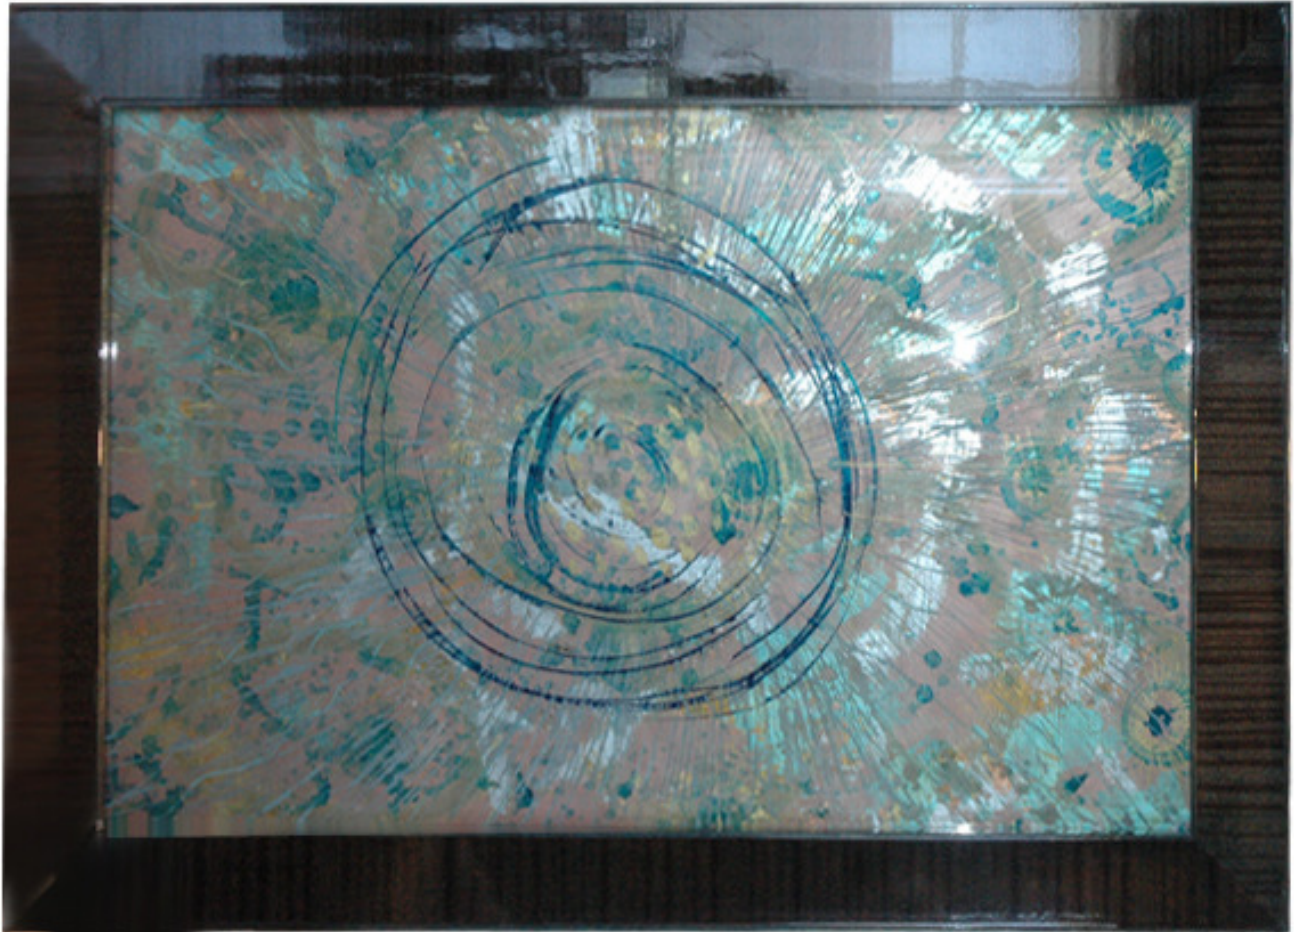

WILLIAM & WESLEY CO.

Caswell Frame with Art Glass
Custom Sizes Available