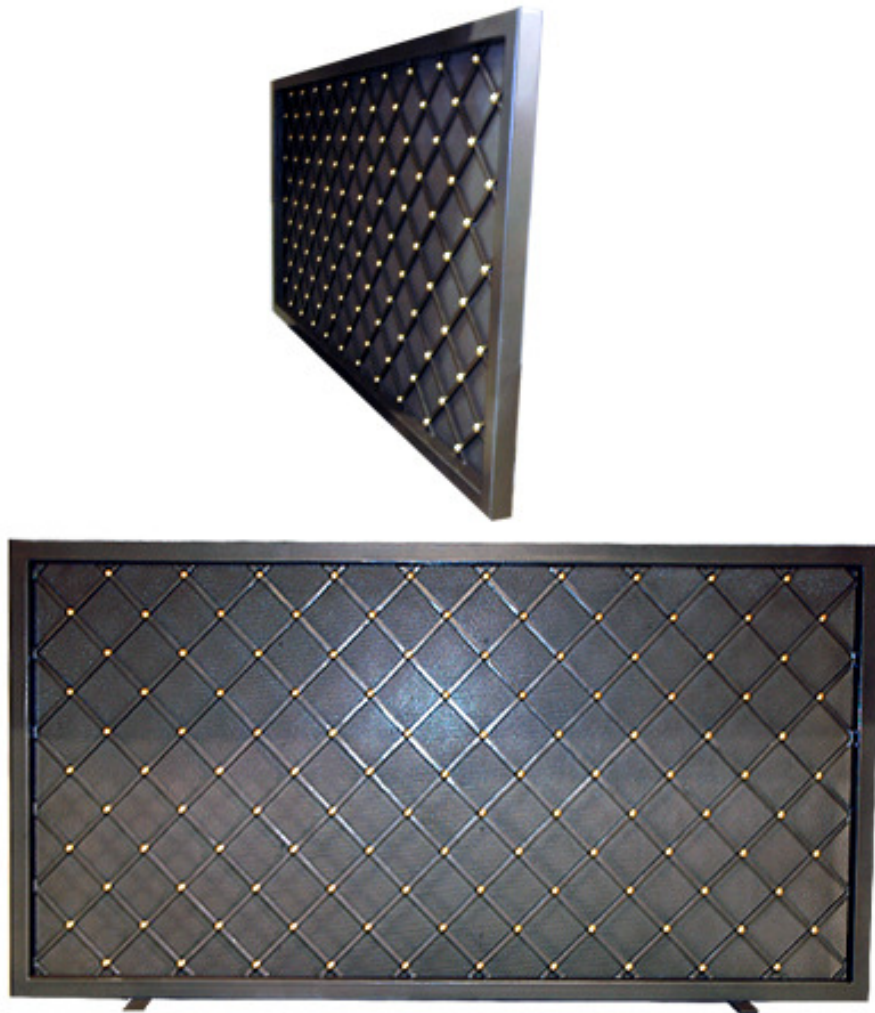

WILLIAM & WESLEY CO.

Fairmount Fireplace Screen Custom Sizes Available