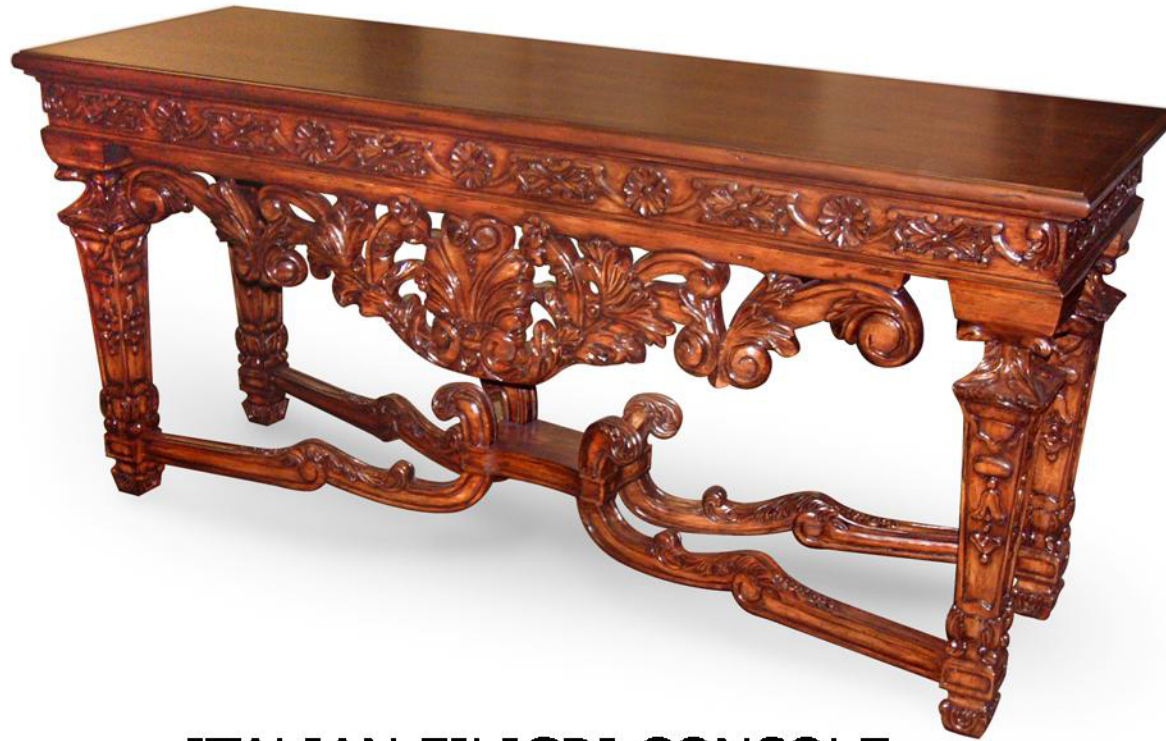

WILLIAM & WESLEY CO.

ITALIAN FILIGRI CONSOLE

STANDARD: 80"W x 26"D x 37.25"H

CUSTOM SIZES AVAILABLE