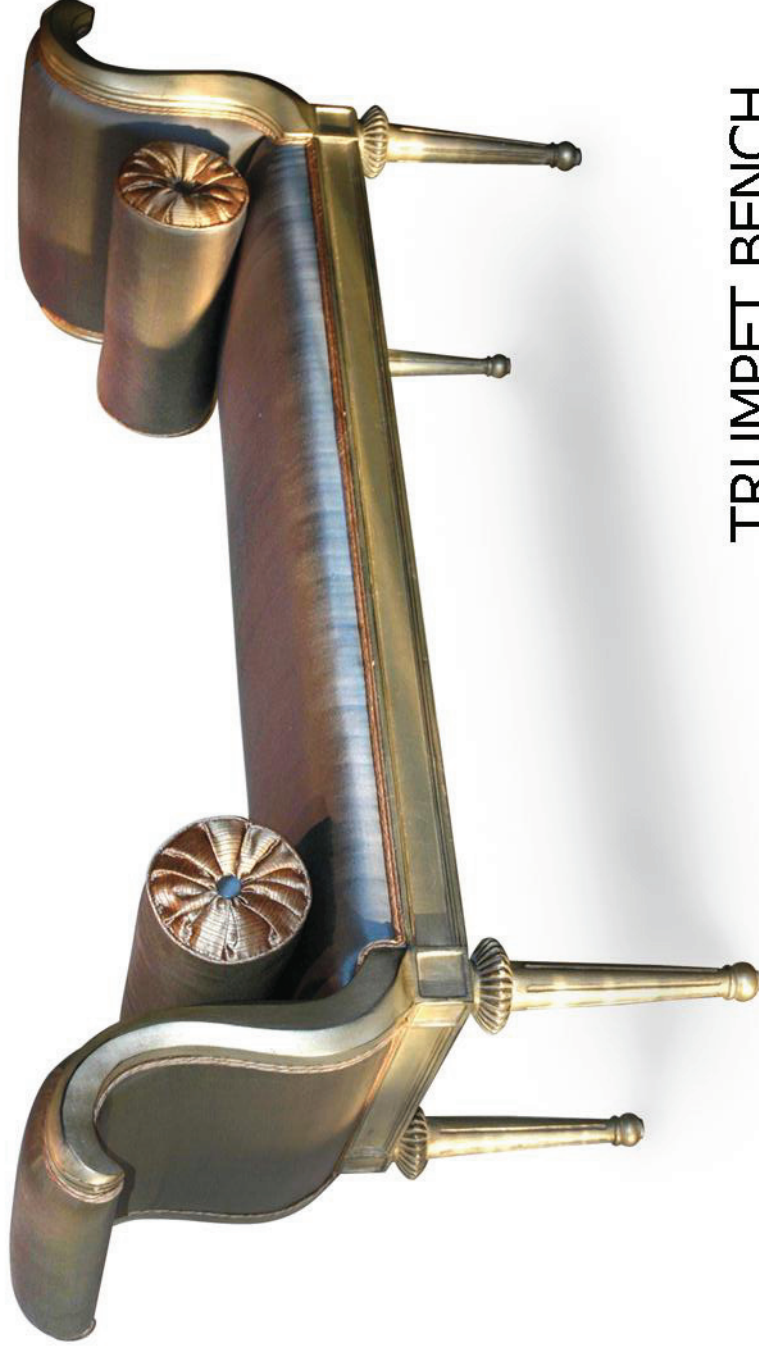

WILLIAM & WESLEY CO.

TRUMPET BENCH
STANDARD: 72"W x 23"D x 32"H
CUSTOM SIZES AVAILABLE

175 OAK LAWN AVENUE • DALLAS TX • 75207 • 214.752.0234 • www.williamwesley.com